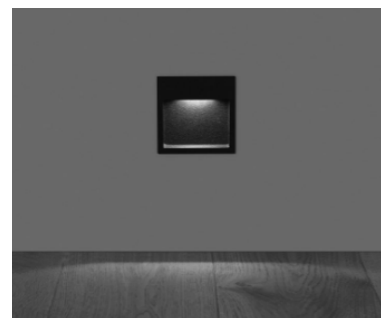

## Description

Step Light for outdoor use. Non dim/Triac dimmable driver Built-in driver

<b>Input Voltage Range</b>	500mA 3V
<b>Driver Type</b>	Built-in
<b>Orientation</b>	Fixed
<b>Finish</b>	White, Black, Dark Grey
<b>Material</b>	Aluminium
<b>Dimension</b>	100x100mm