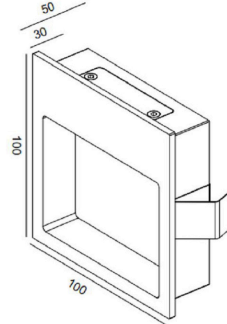

Candion | CN10050

Outdoor | Wall light

90\*90mm  
5-25mm