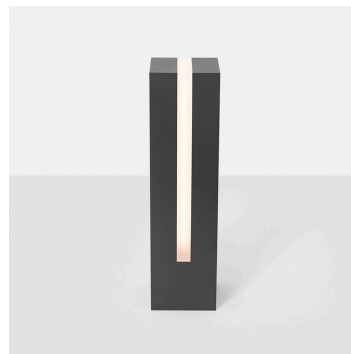

Ignis | IS120450

Outdoor | Bollard

## TECHNICAL FEATURES

Light Source.  
**LED**

Power.  
**10W**

Color Temp.  
**2700K/3000K  
4000K**

Beam Angle.  
**-**

Efficacy.  
**30 lm/W**

Lumens.  
**300 lm**

CRI.  
**90**

## Description

Garden Outdoor Bollard;  
IP65 Suitable for outdoor;

<b>Input Voltage Range</b>	10W
<b>Driver Type</b>	Remote
<b>Orientation</b>	Fixed
<b>Finish</b>	Black/White/Bronze
<b>Material</b>	Aluminium
<b>Dimension</b>	120x120mm