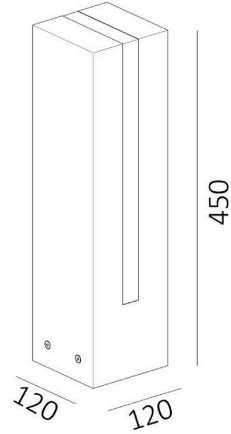

## TECHNICAL FEATURES

Light Source.  
**LED**

Power.  
**10W**

Color Temp.  
**2700K/3000K  
4000K**

Beam Angle.  
**-**

Efficacy.  
**30 lm/W**

Lumens.  
**300 lm**

CRI.  
**90**

## Description

Garden Outdoor Bollard;  
IP65 Suitable for outdoor;

<b>Input Voltage Range</b>	10W
<b>Driver Type</b>	Remote
<b>Orientation</b>	Fixed
<b>Finish</b>	Black/White/Bronze
<b>Material</b>	Aluminium
<b>Dimension</b>	120x120mm