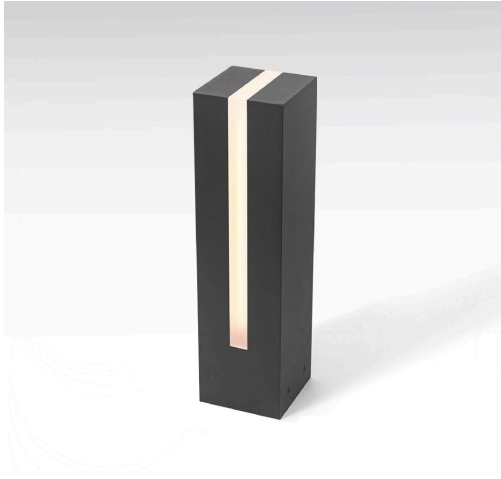

Ignis | IS120450

Outdoor | Bollard

## TECHNICAL FEATURES

Light Source.  
**LED**

Power.  
**10W**

Color Temp.  
**2700K/3000K  
4000K**

Beam Angle.  
**-**

Efficacy.  
**30 lm/W**

Lumens.  
**300 lm**

CRI.  
**90**

## Description

Garden Outdoor Bollard;  
IP65 Suitable for outdoor;

<b>Input Voltage Range</b>	10W
<b>Driver Type</b>	Remote
<b>Orientation</b>	Fixed
<b>Finish</b>	Black/White/Bronze
<b>Material</b>	Aluminium
<b>Dimension</b>	120x120mm