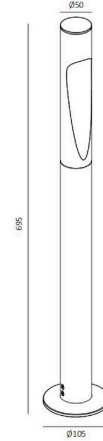

Lustran | LN50695

Outdoor | Bollard

TECHNICAL FEATURES

Light Source.
LED

Power.
6W

Color Temp.
**2700K/3000K
4000K**

Beam Angle.
-

Efficacy.
25 lm/W

Lumens.
150 lm

CRI.
90

Control.
On Off

Lifespan.
50000 Hrs

IP Rating.
IP65

Description

Landscape lighting;
Add-on modular luminaire modules;
Add on base or spike available;

Input Voltage Range DC24V 6W

Driver Type Remote

Orientation Fixed

Finish Black/White/Bronze

Material Aluminium

Diameter 50mm

Add-on base

Spike

Cincrete Kit