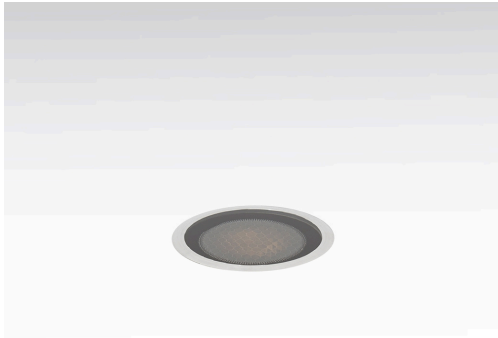

Lucion | LN65100

Outdoor | Inground

## TECHNICAL FEATURES

Light Source.  
**LED**

Power.  
**5.4W**

Color Temp.  
**2700K/3000K  
4000K**

Beam angle  
**15°/24°/36°**

Efficacy.  
**61 lm/W**

Lumens.  
**330 lm**

CRI.  
**90**

## Description

24V constant voltage dimming; Interchangeable SUS316 slim trim or trimless bezels; Ultra low UGR; Honeycomb louver as accessory;

**Input Voltage Range** 300mA 18V

**Driver Type** Remote

**Orientation** Fixed