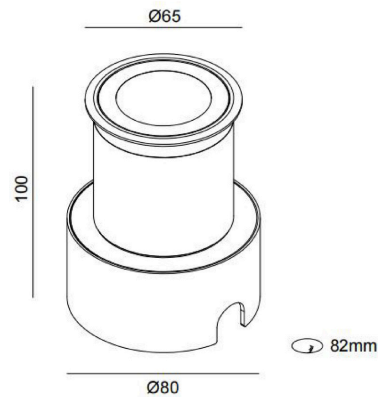

## TECHNICAL FEATURES

Light Source.  
**LED**

Power.  
**5.4W**

Color Temp.  
**2700K/3000K  
4000K**

Beam angle  
**15°/24°/36°**

Efficacy.  
**61 lm/W**

Lumens.  
**330 lm**

CRI.  
**90**