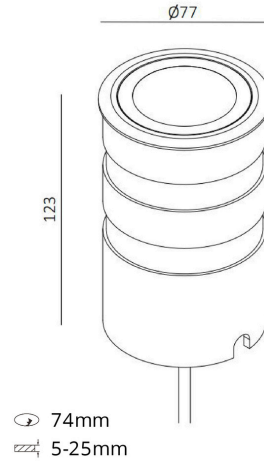

Lightor | LR77123

Outdoor | Inground Series

TECHNICAL FEATURES

Light Source.
LED

Power.
8W

Color Temp.
**2700K/3000K
4000K**

Beam Angle.
15°/24°/36°/60°

Efficacy.
52 lm/W

Lumens.
416 lm

CRI.
80/90

Control.
On Off

Lifespan.
50000 Hrs

IP Rating.
IP67

Description

IP67 outdoor Use;
Simply Design;
SS316 Bezel; DC 24V;

Input Voltage Range 400mA DC24V

Driver Type Remote

Orientation Fixed

Finish Black/SS316

Material Aluminium, Glass, SS316

Diameter 77mm

ALBION LIGHT LTD

182-184 High Street North
London E6 2JA
United Kingdom
Tel : +44 2034321636
info@albionlight.com