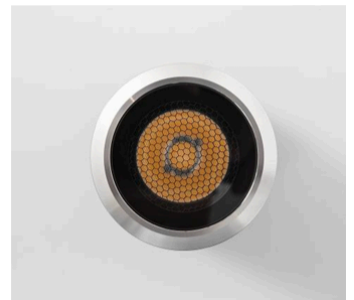

Lightor | LR77123

Outdoor | Inground Series

TECHNICAL FEATURES

Light Source.
LED

Power.
8W

Color Temp.
**2700K/3000K
4000K**

Beam Angle.
15°/24°/36°/60°

Efficacy.
52 lm/W

Lumens.
416 lm

CRI.
80/90

Control.
On Off

Lifespan.
50000 Hrs

IP Rating.
IP67

Description

IP67 outdoor Use;
Simply Design;
SS316 Bezel; DC 24V;

Input Voltage Range 400mA DC24V

Driver Type Remote

Orientation Fixed

Finish Black/SS316

Material Aluminium, Glass, SS316

Diameter 77mm

ALBION LIGHT LTD

182-184 High Street North
London E6 2JA
United Kingdom
Tel : +44 2034321636
info@albionlight.com