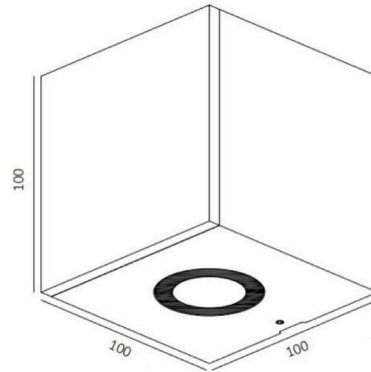

Phostar | PR100100

Outdoor | Wall Light

TECHNICAL FEATURES

Light Source.
LED

Power.
5W

Color Temp.
**2700K/3000K
4000K**

Beam Angle.
-

Efficacy.
64.8 lm/W

Lumens.
324 lm

CRI.
≥90

Control.
On Off

Lifespan.
50000 Hrs

IP Rating.
IP65

Description

Built-in driver;
Shinlander 3518 reflector,
60Degree

Input Voltage Range 150mA 36V

Driver Type Built-in

Orientation Adjustable arm

Finish Silver Grey / Black / White

Material Aluminium / Tempered Glass,
Stainless Steel back plate

Dimension 100x100mm

ALBION LIGHT LTD

182-184 High Street North
London E6 2JA
United Kingdom
Tel : +44 2034321636
info@albionlight.com