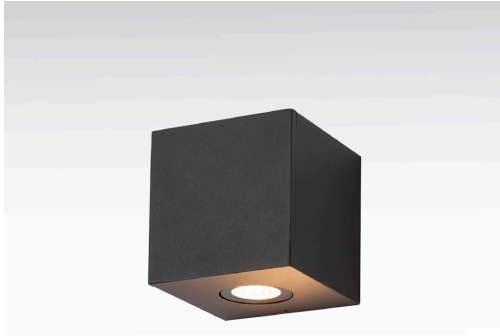

Phostar | PR100100

Outdoor | Wall Light

TECHNICAL FEATURES

Light Source.
LED

Power.
5W

Color Temp.
**2700K/3000K
4000K**

Beam Angle.
-

Efficacy.
64.8 lm/W

Lumens.
324 lm

CRI.
≥90

Control.
On Off

Lifespan.
50000 Hrs

IP Rating.
IP65

Description

Built-in driver;
Shinlander 3518 reflector,
60Degree

Input Voltage Range 150mA 36V

Driver Type Built-in

Orientation Adjustable arm

Finish Silver Grey / Black / White

Material Aluminium / Tempered Glass,
Stainless Steel back plate

Dimension 100x100mm

ALBION LIGHT LTD

182-184 High Street North
London E6 2JA
United Kingdom
Tel : +44 2034321636
info@albionlight.com