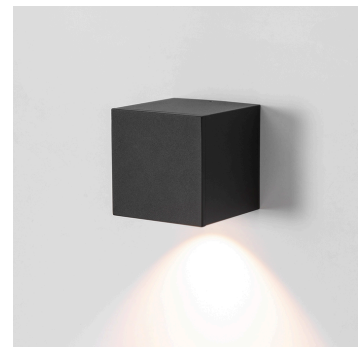

Phostar | PR100100

Outdoor | Wall Light

TECHNICAL FEATURES

Light Source.
LED

Power.
5W

Color Temp.
**2700K/3000K
4000K**

Beam Angle.
-

Efficacy.
64.8 lm/W

Lumens.
324 lm

CRI.
≥90

Control.
On Off

Lifespan.
50000 Hrs

IP Rating.
IP65

Description

Built-in driver;
Shinlander 3518 reflector,
60Degree

Input Voltage Range 150mA 36V

Driver Type Built-in

Orientation Adjustable arm

Finish Silver Grey / Black / White

Material Aluminium / Tempered Glass,
Stainless Steel back plate

Dimension 100x100mm

ALBION LIGHT LTD

182-184 High Street North
London E6 2JA
United Kingdom
Tel : +44 2034321636
info@albionlight.com