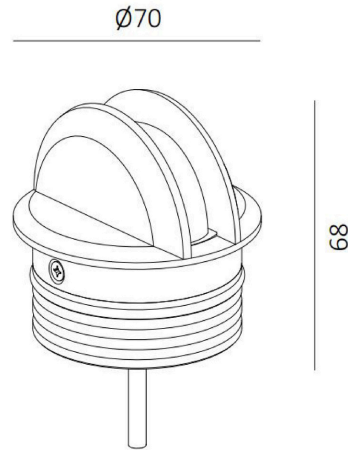

Prismor | PR7068

Outdoor | Inground Light

TECHNICAL FEATURES

Light Source.
LED

Power.
4W

Color Temp.
**2700K/3000K
4000K**

Beam Angle.
-

Efficacy.
lm/W

Lumens.
lm

CRI.
90

Control.
On Off / Dali

Lifespan.
50000 Hrs

IP Rating.
IP65

Description

IP65 for outdoor use;
Special toroidal lens;
Perfect for installation into arches and window sills;

Input Voltage Range DC24V 4W

Driver Type Remote

Orientation Fixed

Finish Black/White

Material Aluminium

Diameter 70mm

ALBION LIGHT LTD

182-184 High Street North
London E6 2JA
United Kingdom
Tel : +44 2034321636
info@albionlight.com

www.albionlight.com