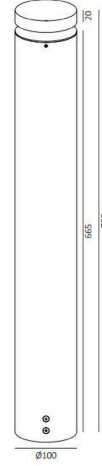

Shevron | SN10020

Outdoor | Bollard

TECHNICAL FEATURES

Light Source.
LED

Power.
6W

Color Temp.
**2700K/3000K
4000K**

Beam Angle.
-

Efficacy.
48.31 lm/W

Lumens.
289.91 lm

CRI.
90

Control.
On Off

Lifespan.
50000 Hrs

IP Rating.
IP65

Description

Stylish design;
IP65;
Easy maintain;

Input Voltage Range 150mA 36V(5.4W)

Driver Type Remote

Orientation Fixed

Finish Black/White

Material Aluminium

Diameter 120mm

ALBION LIGHT LTD

182-184 High Street North
London E6 2JA
United Kingdom
Tel : +44 2034321636
info@albionlight.com

www.albionlight.com