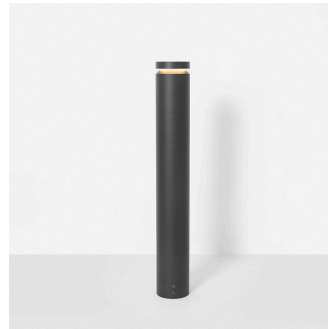

Shevron | SN10020

Outdoor | Bollard

TECHNICAL FEATURES

Light Source.
LED

Power.
6W

Color Temp.
**2700K/3000K
4000K**

Beam Angle.
-

Efficacy.
48.31 lm/W

Lumens.
289.91 lm

CRI.
90

Control.
On Off

Lifespan.
50000 Hrs

IP Rating.
IP65

Description

Stylish design;
IP65;
Easy maintain;

Input Voltage Range 150mA 36V(5.4W)

Driver Type Remote

Orientation Fixed

Finish Black/White

Material Aluminium

Diameter 120mm

ALBION LIGHT LTD

182-184 High Street North
London E6 2JA
United Kingdom
Tel : +44 2034321636
info@albionlight.com

www.albionlight.com