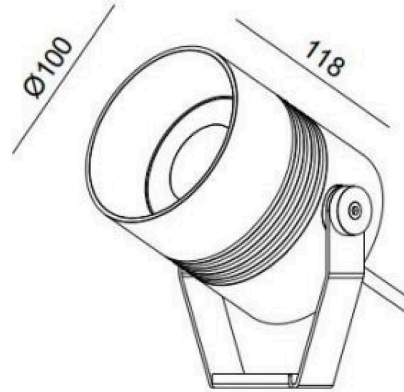

Solux | SX100118

Outdoor | Projectores

TECHNICAL FEATURES

Light Source.
LED

Power.
20W

Color Temp.
**2700K/3000K
4000K**

Beam angle
15°/24°/36°/60°

Efficacy.
75.53 lm/W

Lumens.
1494.6 lm

CRI.
90

Control.
On Off

Lifespan.
50000 Hrs

IP Rating.
IP65

Description

Built-in driver;
Invisible water leak hole design;
Low glare;

Input Voltage Range 500MA 36V, 18W

Driver Type Built-in

Orientation Fixed

Finish Black / White

Material Aluminium

Diameter 100mm

ALBION LIGHT LTD

182-184 High Street North
London E6 2JA
United Kingdom
Tel : +44 2034321636
info@albionlight.com