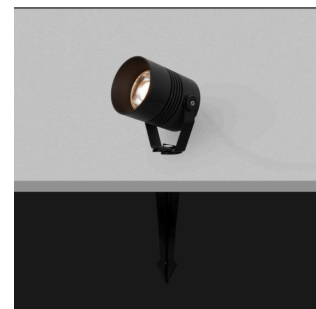

Solux | SX100118

Outdoor | Projectores

TECHNICAL FEATURES

Light Source.
LED

Power.
20W

Color Temp.
**2700K/3000K
4000K**

Beam angle
15°/24°/36°/60°

Efficacy.
75.53 lm/W

Lumens.
1494.6 lm

CRI.
90

Control.
On Off

Lifespan.
50000 Hrs

IP Rating.
IP65

Description

Built-in driver;
Invisible water leak hole design;
Low glare;

Input Voltage Range 500MA 36V, 18W

Driver Type Built-in

Orientation Fixed

Finish Black / White

Material Aluminium

Diameter 100mm

ALBION LIGHT LTD

182-184 High Street North
London E6 2JA
United Kingdom
Tel : +44 2034321636
info@albionlight.com