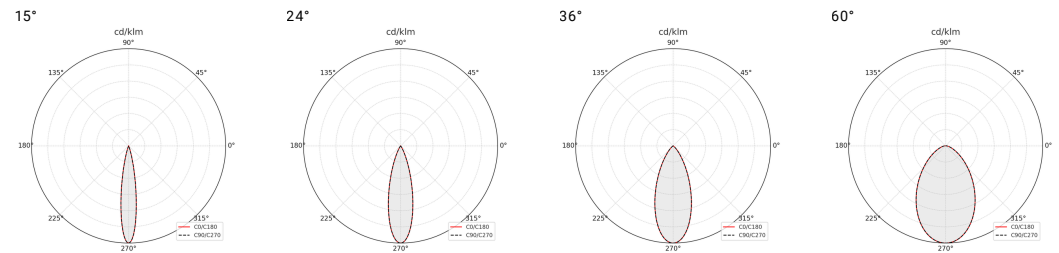

Colour

Black/White

TECHNICAL DATA

Light source

Light source: LED COB
 Output (W): 8W
 Color temperature: 3000K/3500K/4000K/5000K
 CRI: ≥ 90
 Delivered Lumen: 600lm
 Control : On Off / Dali / 0-10V
 Efficacy: 75lm/W
 Life Time: 50000h
 MacAdam steps: 3
 UGR: <17

Physical Attributes

TrimType : With Trim
 Orientation : Fixed
 Diameter : 80mm
 Height : 38mm
 Cut-Out : 70mm

Photometric Distribution Curve

Various technical specifications, colors, and finishes are available upon request.