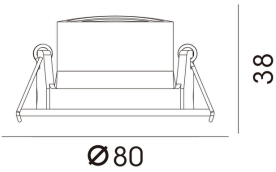

Colour

Black/White

TECHNICAL DATA

Light source

Light source: LED COB
 Output (W): 8W
 Color temperature: 3000K/3500K/4000K/5000K
 CRI: ≥ 90
 Delivered Lumen: 600lm
 Control : On Off / Dali / 0-10V
 Efficacy: 75lm/W
 Life Time: 50000h
 MacAdam steps: 3
 UGR: <17

Physical Attributes

TrimType : With Trim
 Orientation : Fixed
 Diameter : 80mm
 Height : 38mm
 Cut-Out : 70mm

Photometric Distribution Curve

Various technical specifications, colors, and finishes are available upon request.