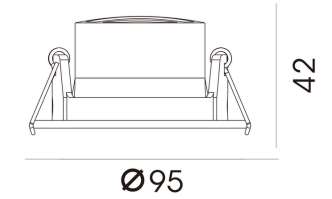

Colour

Black/White

TECHNICAL DATA

Light source

Light source: LED COB
Output (W): 12W
Color temperature: 3000K/3500K/4000K/5000K
CRI: ≥90
Delivered Lumen: 900lm
Control : On Off / Dali / 0-10V
Efficacy: 75lm/W
Life Time: 50000h
MacAdam steps: 3
UGR: <17

Physical Attributes

TrimType : With Trim
Orientation : Fixed
Diameter : 95mm
Height : 42mm
Cut-Out : 85mm

Electrical Features

Input Voltage : AC220 – 240V
Driver Type : Remote