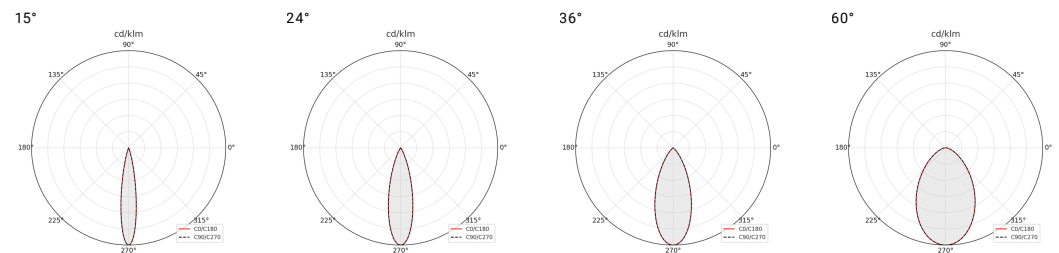

Photometric Distribution Curve

Various technical specifications, colors, and finishes are available upon request.