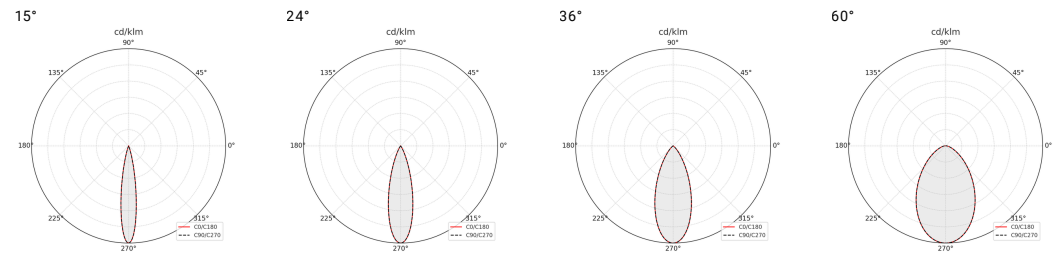

Colour

Black/White

TECHNICAL DATA

Light source

Light source: LED COB
 Output (W): 2x24W
 Color temperature: 3000K/3500K/4000K/5000K
 CRI: ≥ 90
 Delivered Lumen: 2x2800lm
 Control : On Off / Dali / 0-10V
 Efficacy: 117lm/W
 Life Time: 50000h
 MacAdam steps: 3
 UGR: <17

Physical Attributes

TrimType : N/A
 Orientation : Adjustable
 Diameter : 110mm
 Height : 82mm
 Cut-Out : N/A

Electrical Features

Input Voltage : AC220 – 240V
 Driver Type : Built-in

Photometric Distribution Curve