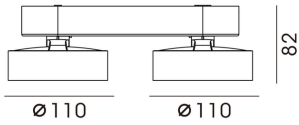

Colour

Black/White

TECHNICAL DATA

Light source

Light source: LED COB
 Output (W): 2x24W
 Color temperature: 3000K/3500K/4000K/5000K
 CRI: ≥ 90
 Delivered Lumen: 2x2800lm
 Control : On Off / Dali / 0-10V
 Efficacy: 117lm/W
 Life Time: 50000h
 MacAdam steps: 3
 UGR: <17

Physical Attributes

TrimType : N/A
 Orientation : Adjustable
 Diameter : 110mm
 Height : 82mm
 Cut-Out : N/A

Electrical Features

Input Voltage : AC220 – 240V
 Driver Type : Built-in

Photometric Distribution Curve