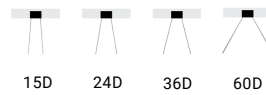

SOUTHWARK I SK11082

Surface & Suspended Lighting Series

Description

The SOUTHWARK surface adjustable spotlight series is designed for versatile accent lighting with precise directional control. Its adjustable heads allow targeted illumination, making it ideal for highlighting artwork, displays, and architectural features in retail, hospitality, and residential interiors. Available in single and multi-head configurations, SOUTHWARK combines efficient optics with a compact surface-mounted design to deliver controlled light output, reduced glare, and a refined modern appearance

Colour

Black/White

TECHNICAL DATA

Light source

Light source: LED COB
 Output (W): 2x24W
 Color temperature: 3000K/3500K/4000K/5000K
 CRI: ≥ 90
 Delivered Lumen: 2x2800lm
 Control : On Off / Dali / 0-10V
 Efficacy: 117lm/W
 Life Time: 50000h
 MacAdam steps: 3
 UGR: <17

Physical Attributes

TrimType : N/A
 Orientation : Adjustable
 Diameter : 110mm
 Height : 82mm
 Cut-Out : N/A

Electrical Features

Input Voltage : AC220 – 240V
 Driver Type : Built-in

Photometric Distribution Curve