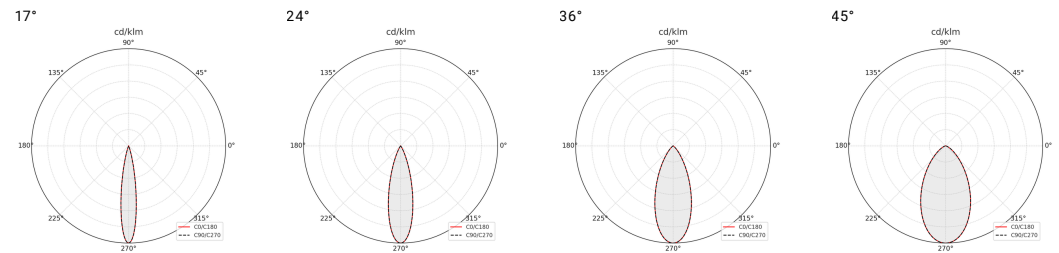

WHITBY | WY50400

Surface & Suspended Lighting Series

Description

The WHITBY pendant downlight series features a slim cylindrical design crafted for focused, elegant illumination in contemporary interiors. Designed to deliver a defined downward beam with consistent visual comfort, it is well suited for accent and task lighting over counters, dining areas, retail displays, and hospitality spaces. With its minimalist suspended form and refined proportions, WHITBY offers reliable lighting performance while adding a subtle architectural presence to modern ceiling designs.

Colour

Black/White

TECHNICAL DATA

Light source

Light source: LED COB
Output (W): 8W
Color temperature: 3000K/3500K/4000K/5000K
CRI: ≥ 90
Delivered Lumen: 1000lm
Control : On Off / Dali / 0-10V
Efficacy: 125lm/W
Life Time: 50000h
MacAdam steps: 3
UGR: <17

Physical Attributes

TrimType : N/A
Orientation : Adjustable
Diameter : 50mm
Height : 400mm
Cut-Out : N/A

Electrical Features

Input Voltage : AC220 – 240V
Driver Type : Remote

Photometric Distribution Curve

Various technical specifications, colors, and finishes are available upon request.