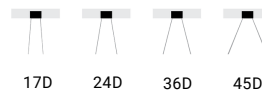

WHITBY | WY50400

Surface & Suspended Lighting Series

Description

The WHITBY pendant downlight series features a slim cylindrical design crafted for focused, elegant illumination in contemporary interiors. Designed to deliver a defined downward beam with consistent visual comfort, it is well suited for accent and task lighting over counters, dining areas, retail displays, and hospitality spaces. With its minimalist suspended form and refined proportions, WHITBY offers reliable lighting performance while adding a subtle architectural presence to modern ceiling designs.

Colour

Black/White

TECHNICAL DATA

Light source

Light source: LED COB
Output (W): 8W
Color temperature: 3000K/3500K/4000K/5000K
CRI: ≥ 90
Delivered Lumen: 1000lm
Control : On Off / Dali / 0-10V
Efficacy: 125lm/W
Life Time: 50000h
MacAdam steps: 3
UGR: <17

Physical Attributes

TrimType : N/A
Orientation : Adjustable
Diameter : 50mm
Height : 400mm
Cut-Out : N/A

Electrical Features

Input Voltage : AC220 – 240V
Driver Type : Remote