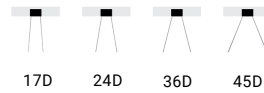

WHITBY | WY90400

Surface & Suspended Lighting Series

Description

The WHITBY pendant downlight series features a slim cylindrical design crafted for focused, elegant illumination in contemporary interiors. Designed to deliver a defined downward beam with consistent visual comfort, it is well suited for accent and task lighting over counters, dining areas, retail displays, and hospitality spaces. With its minimalist suspended form and refined proportions, WHITBY offers reliable lighting performance while adding a subtle architectural presence to modern ceiling designs.

Colour

Black/White

TECHNICAL DATA

Light source

Light source: LED COB
 Output (W): 36W
 Color temperature: 3000K/3500K/4000K/5000K
 CRI: ≥ 90
 Delivered Lumen: 4500lm
 Control : On Off / Dali / 0-10V
 Efficacy: 125lm/W
 Life Time: 50000h
 MacAdam steps: 3
 UGR: <17

Physical Attributes

TrimType : N/A
 Orientation : Adjustable
 Diameter : 90mm
 Height : 400mm
 Cut-Out : N/A

Electrical Features

Input Voltage : AC220 – 240V
 Driver Type : Remote

Photometric Distribution Curve