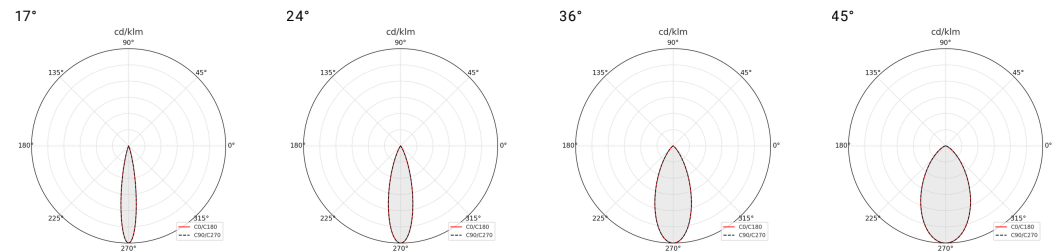

WHITBY | WY90400

Surface & Suspended Lighting Series

Description

The WHITBY pendant downlight series features a slim cylindrical design crafted for focused, elegant illumination in contemporary interiors. Designed to deliver a defined downward beam with consistent visual comfort, it is well suited for accent and task lighting over counters, dining areas, retail displays, and hospitality spaces. With its minimalist suspended form and refined proportions, WHITBY offers reliable lighting performance while adding a subtle architectural presence to modern ceiling designs.

Colour

Black/White

TECHNICAL DATA

Light source

Light source: LED COB
 Output (W): 36W
 Color temperature: 3000K/3500K/4000K/5000K
 CRI: ≥ 90
 Delivered Lumen: 4500lm
 Control : On Off / Dali / 0-10V
 Efficacy: 125lm/W
 Life Time: 50000h
 MacAdam steps: 3
 UGR: <17

Physical Attributes

TrimType : N/A
 Orientation : Adjustable
 Diameter : 90mm
 Height : 400mm
 Cut-Out : N/A

Electrical Features

Input Voltage : AC220 – 240V
 Driver Type : Remote

Photometric Distribution Curve